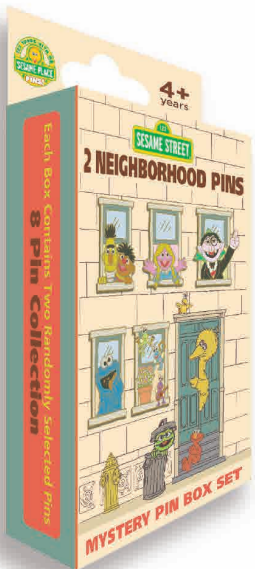

Keep track of your Sesame Place® Pin Collection and don't miss a new release with your 123 Trade with Me™ Pin Checklist!

Simply put a check next to each pin as you successfully Collect & Trade them all!

CORE PINS

STARTER PINS

MUSIC SET

FLOWER SET

ELMO SET

MUG SET

VEHICLE SET

SERIES PINS

Try to find the mystery pin!

COLLECTION PINS

LIMITED-EDITION PINS

SPECIAL-EDITION PINS

EXCLUSIVE PINS

Puzzle Pin
Pieces Fit
Together!

MEDIA DAY

GIFT WITH PURCHASE