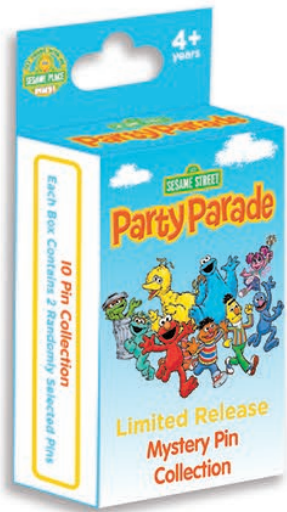

Keep track of your Sesame Place® Pin Collection and don't miss a new release with your 123 Trade with Me™ Pin Checklist!

Simply put a check next to each pin as you successfully Collect & Trade them all!

CORE PINS

STARTER PINS

MUSIC SET

FLOWER SET

ELMO SET

MUG SET

VEHICLE SET

SERIES PINS

Try to find the mystery pin!

COLLECTION PINS

LIMITED-EDITION PINS

SPECIAL-EDITION PINS

EXCLUSIVE PINS

Puzzle Pin Pieces Fit Together!

Only available through trading with Team Members. Not for retail sale. Only available through pin trading.