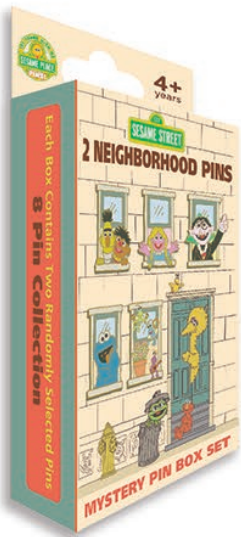

Keep track of your Sesame Place® Pin Collection and don't miss a new release with your 123 Trade with Me™ Pin Checklist!

Simply put a check next to each pin as you successfully Collect & Trade them all!

CORE PINS

STARTER PINS

MUSIC SET

FLOWER SET

ELMO SET

MUG SET

VEHICLE SET

SERIES PINS

Try to find the mystery pin!

COLLECTION PINS

LIMITED-EDITION PINS

SPECIAL-EDITION PINS

EXCLUSIVE PINS

Puzzle Pin Pieces Fit Together!

Only available through trading with Team Members. Not for retail sale. Only available through pin trading.